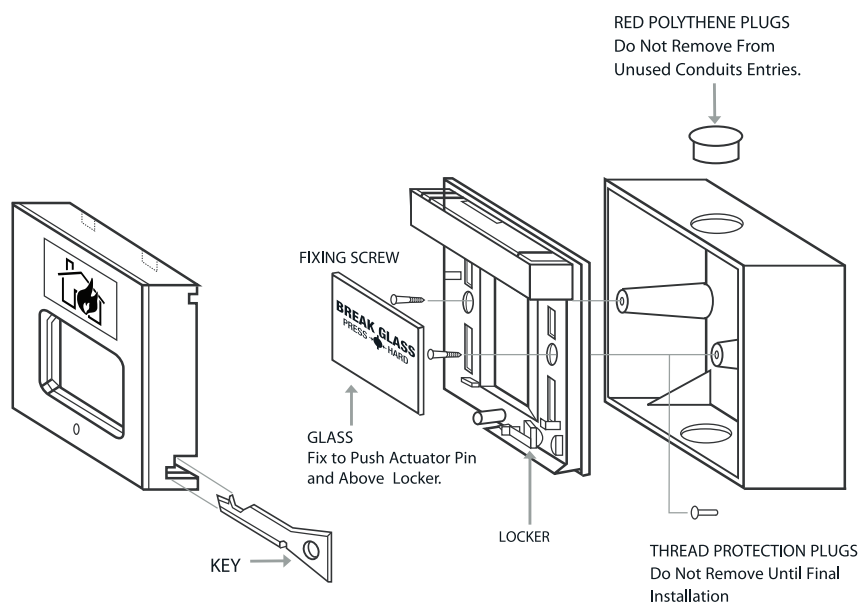

Context
Plus

Context Plus Limited

175, Mauldeth Road,
Manchester, M14 6SG,
United Kingdom

Tel: +44 (0)161 257 2541

Fax: +44 (0) 161 225 8817

Email: contextplus@xportsales.com